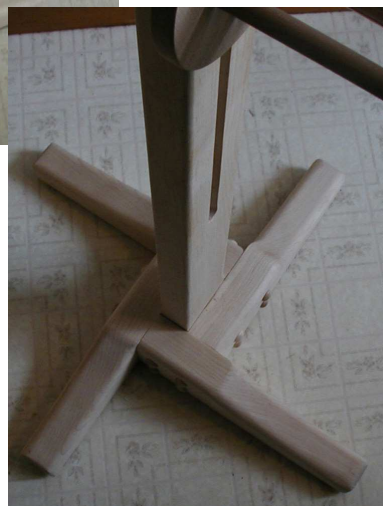

# Squirrel Cage Swift

An old tool made anew by the Singing Weaver!

The adjustable bottom cage allows for skeins 2 feet to 2 1/2 yards long.

Sturdy construction means you won't break the tool with large skeins.

Cage width: 9"

Base: 21.5" x 21.5"  
Weight: 15 lbs.

Height: 60"  
Hard rock maple

\$200 plus shipping

Tel: 360.740.0914

Assembly:

- Attach 4 feet with 16 screws (included)
- Assemble cages
- Apply oil or varnish finish