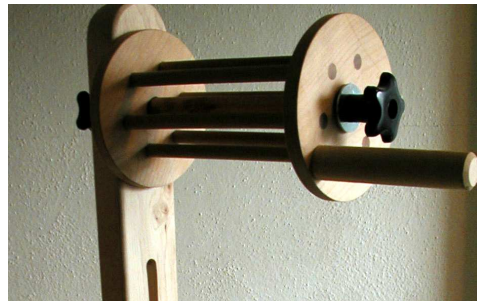

# Squirrel Cage Swift

An old tool made anew by the Singing Weaver!

The adjustable bottom cage allows for skeins 2 feet to 2 1/2 yards long.

Sturdy construction means you won't break the tool with large skeins.

Cage width: 9"

Base: 21.5" x 21.5"  
Weight: 15 lbs.

Height: 60"  
Hard rock maple

\$200 plus shipping

Tel: 360.740.0914

Assembly:

- Attach 4 feet with 16 screws (included)
- Assemble cages
- Apply oil or varnish finish