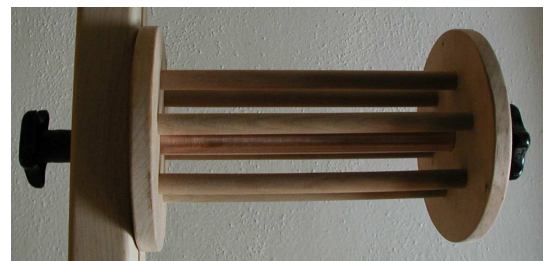

# Squirrel Cage Swift

An old tool made anew by the Singing Weaver!

The adjustable bottom cage allows for skeins 2 feet to 2 1/2 yards long.

Sturdy construction means you won't break the tool with large skeins.

Cage width: 9"

Base: 21.5" x 21.5"  
Weight: 15 lbs.

Height: 60"  
Hard rock maple

\$200 plus shipping

Tel: 360.740.0914

Assembly:

- Attach 4 feet with 16 screws (included)
- Assemble cages
- Apply oil or varnish finish